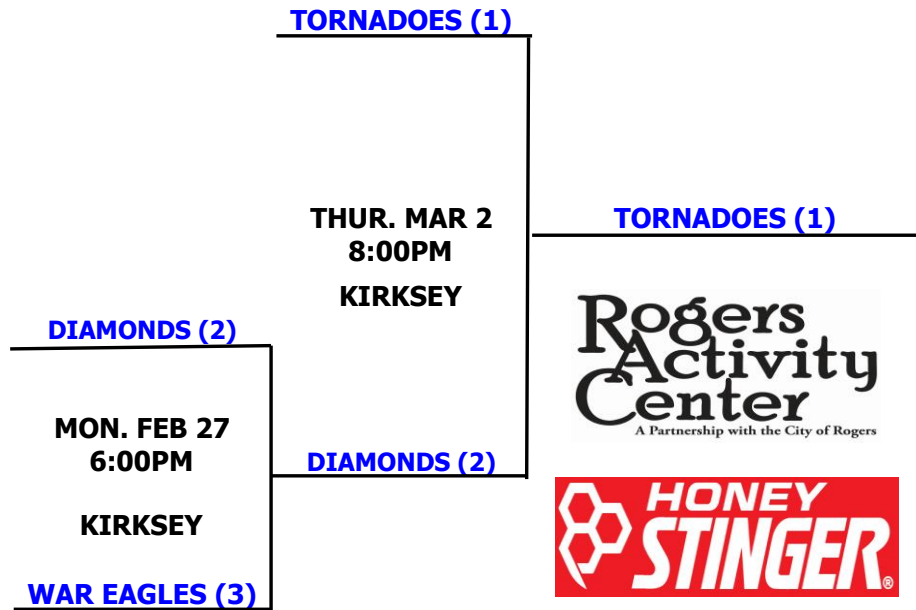

# 2023 Post-Season Tournament

## 6TH - 8TH GRADE GIRLS

\*Same rules apply as in regular season games.  
HOME TEAM IS THE HIGHER SEED (CLOSER TO NUMBER 1) AND WEARS WHITE  
KIRKSEY - 101 W PRICE LANE, ROGERS, ARKANSAS 72758