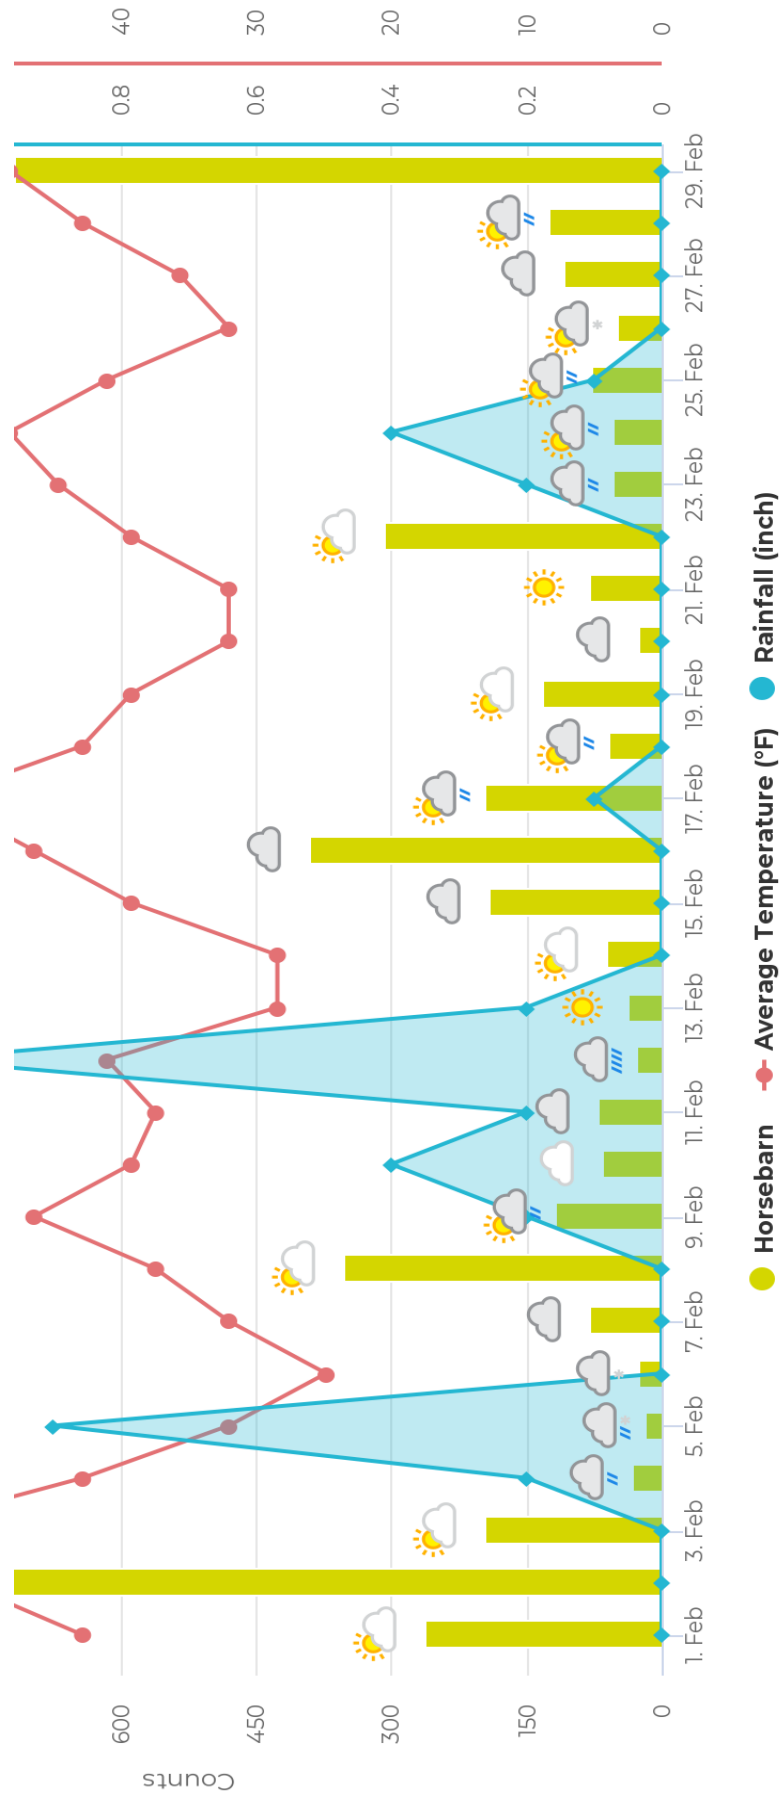

Horsebarn - February 2020

02/01/2020 - 02/29/2020	Horsebarn
Total	4774
Peak Day	Sun, 2 Feb, 2020 (837)
Minimum Day	Wed, 5 Feb, 2020 (19)
Max Day of the Week	Saturday
Hourly Average	7
Daily Average	165
Average Workday Traffic	77
Average Weekend Traffic	360
Weekly Average	1152
Monthly Average	5011
2019 Total	3280
% Change	46%

Date	Horsebarn
Sat, Feb 1, 2020	264
Sun, Feb 2, 2020	837
Mon, Feb 3, 2020	197
Tue, Feb 4, 2020	34
Wed, Feb 5, 2020	19
Thu, Feb 6, 2020	26
Fri, Feb 7, 2020	80
Sat, Feb 8, 2020	353
Sun, Feb 9, 2020	118
Mon, Feb 10, 2020	66
Tue, Feb 11, 2020	71
Wed, Feb 12, 2020	28
Thu, Feb 13, 2020	37
Fri, Feb 14, 2020	61
Sat, Feb 15, 2020	193
Sun, Feb 16, 2020	392
Mon, Feb 17, 2020	197
Tue, Feb 18, 2020	60
Wed, Feb 19, 2020	133
Thu, Feb 20, 2020	27
Fri, Feb 21, 2020	81
Sat, Feb 22, 2020	308
Sun, Feb 23, 2020	55
Mon, Feb 24, 2020	55
Tue, Feb 25, 2020	78
Wed, Feb 26, 2020	50
Thu, Feb 27, 2020	110
Fri, Feb 28, 2020	126
Sat, Feb 29, 2020	718

Horsebarn - February 2020