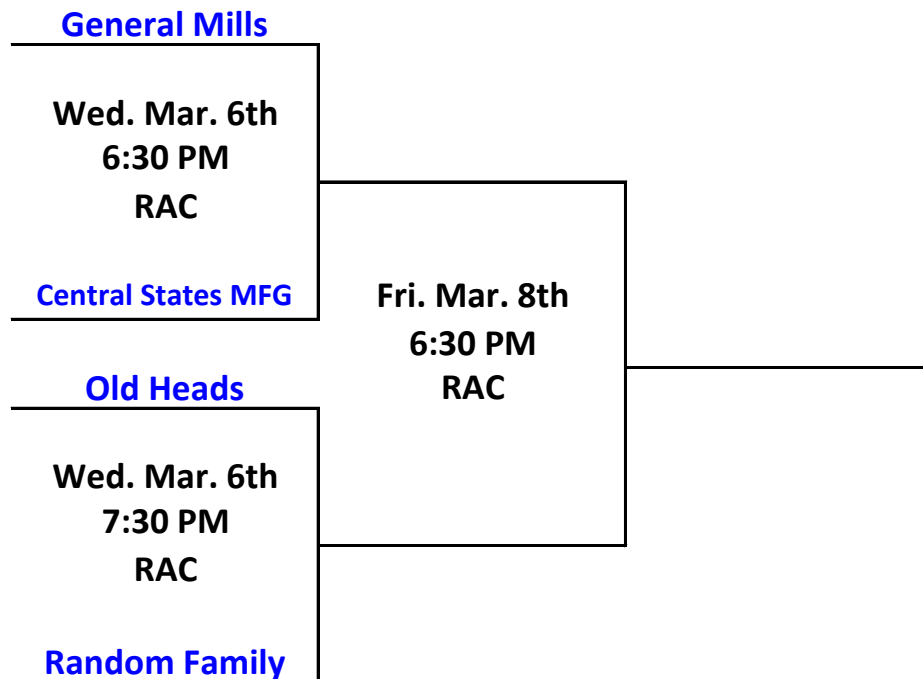

Men's 6'1" & Under Silver Division Tournament Bracket

*Same rules apply as in regular season games.